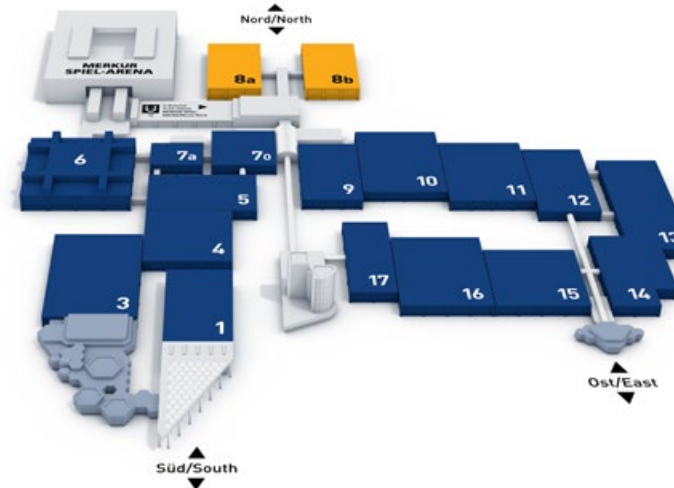

Visitor service:

www.medica-tradefair.com/visit

Exhibitor service:

www.medica-tradefair.com/exhibit

Make valuable contacts using our matchmaking service:

www.medica.de/matchmaking2